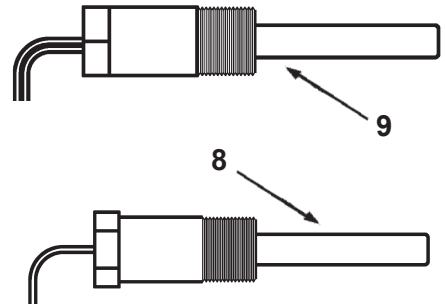

COMMERCIAL TANK TYPE WATER HEATER

REPLACEMENT PARTS LIST

**MODELS SBD71120NE - SBD100400NE/A:
STANDARD AND ASME (A)
SERIES 118, 119**

Damper Drive Assembly

Harness - Control

Gas Valve - Natural

Gas Valve - LP

Control Thermostat

On Off Switch

Honeywell Control Ignition Module

ITEM	PARTS DESCRIPTION	SBD71120NE	SBD81154NE	SBD81180NE	SBD100199NET	SBD100199NE
------	-------------------	------------	------------	------------	--------------	-------------